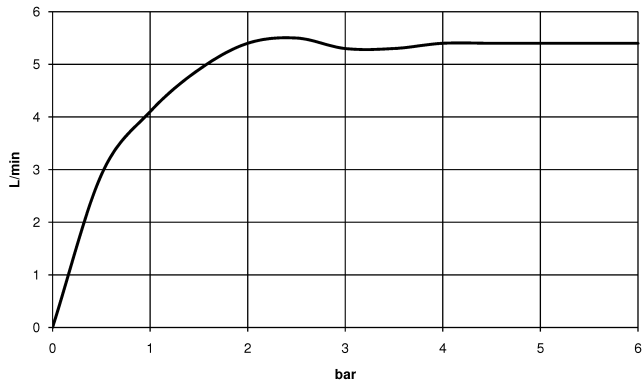

Flow rate chart

Certificates

AbP_10174.

ACS_23 ACC NY
460.