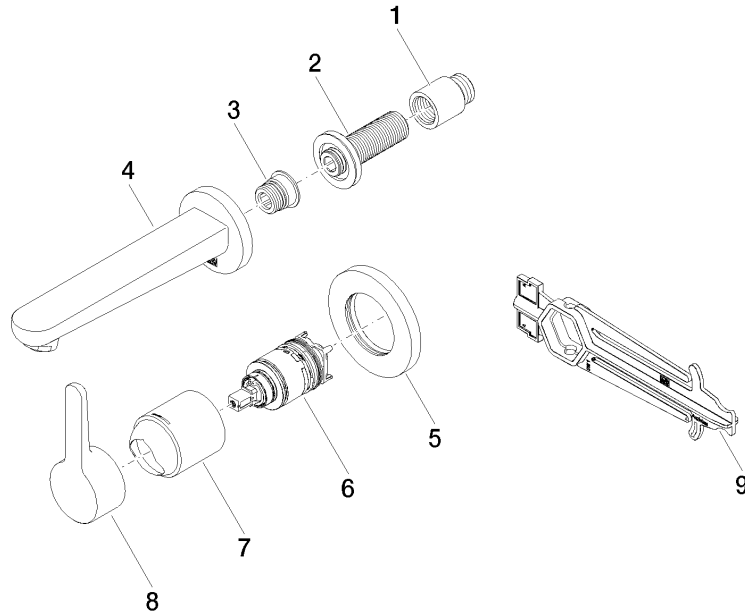

## DORNBACHT YAMOU Wall-mounted single-lever basin mixer without pop-up waste - Chrome

36 860 831  
mm [inches]

### Flow rate chart

### Certificates

AbP\_10174.

ACS\_23 ACC NY  
460.

**DORNBRACHT YAMOU Wall-mounted single-lever basin mixer without pop-up waste - Chrome**

36 860 831

**Spare parts list**

No.	Item Number	Name	Quantity used	Delivery time
1	09 24 03 080 90	extension	1	2
2	90 24 03 316 00 90	nipple	1	-
Spare part can no longer be ordered, please order the replacement item				
3	90 11 06 220 00-00	spout	1	-
Spare part can no longer be ordered, please order the replacement item				
4	90 27 83 026 00-00	rosette	1	-
Spare part can no longer be ordered, please order the replacement item				
5	90 15 05 071 00 90	cartridge	1	-
Spare part can no longer be ordered, please order the replacement item				
6	90 11 02 393 00-00	cover	1	-
Spare part can no longer be ordered, please order the replacement item				
7	90 20 83 071 00-00	handle	1	-
Spare part can no longer be ordered, please order the replacement item				
8	90 30 09 064 00 90	key	1	2