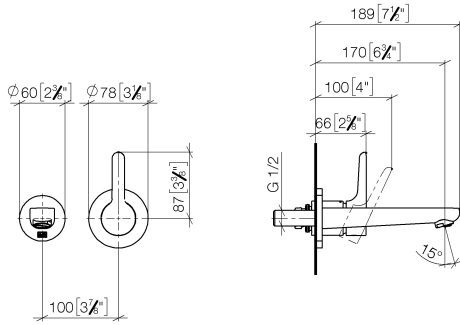

## DORNBACHT YAMOU Wall-mounted single-lever basin mixer without pop-up waste - Chrome

---

36 860 831

- 170mm projection
- fixed spout
- circular, air-enriched flow
- hole diameter spout 37 mm
- hole diameter single-lever mixer 57 mm
- rosette for spout Ø 60mm
- max. flow 6.8 l/min
- rosette for mixer Ø 78mm

## DORNBACHT YAMOU Wall-mounted single-lever basin mixer without pop-up waste - Chrome

36 860 831  
mm [inches]